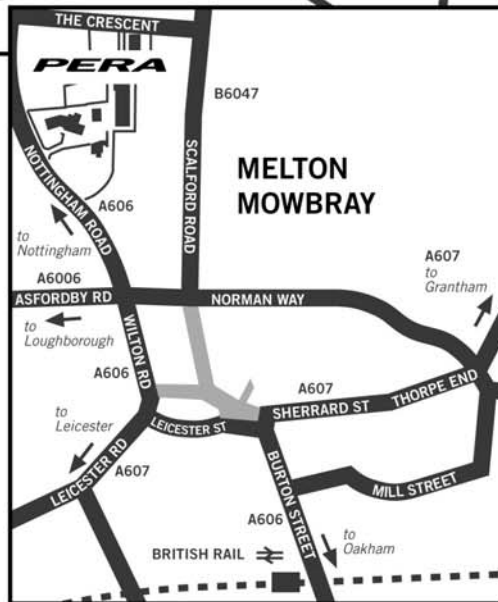

**DIRECTIONS:**

**From North - via M1**

M1 - exit Junction 26 to A5/A606 by passing Nottingham to Melton Mowbray

**From south - Via M1**

M1 - exit Junction 21a then A46/A6006 to Melton Mowbray.

**From Birmingham/West**

M6, M69, M1 north, Junction 21a, A46/A6006 to Melton Mowbray.

**From North - Via A1**

A1, A607 (by-passing Grantham) to Melton Mowbray.

**From South - Via A1**

A1, then A606 via Oakham to Melton Mowbray.

**PERA**